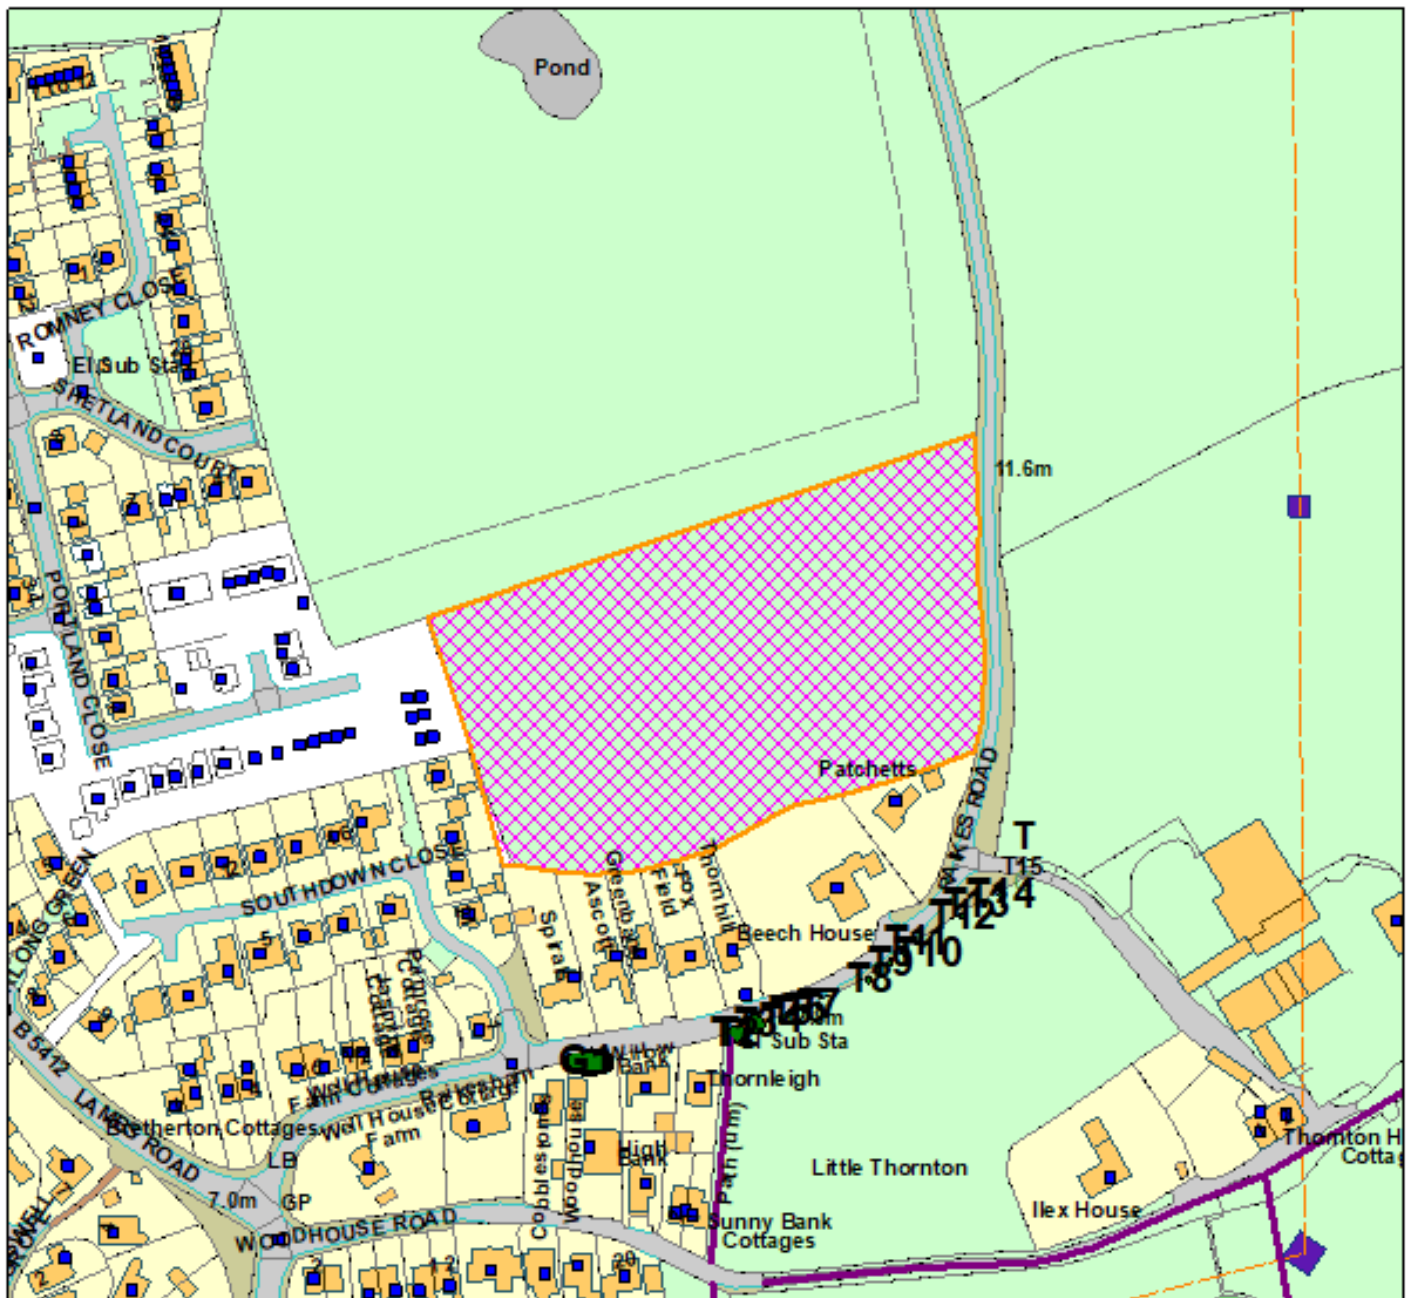

Planning Committee

22/00780/FULMAJ - Land Off Lambs Road And Raikes Road, Thornton Cleveleys

Scale: 1:2,500

Reproduced from the Ordnance Survey map with permission of the Controller of Her Majesty's Stationery Office © Crown Copyright 2012.

Unauthorised reproduction infringes Crown Copyright and may lead to prosecution or civil proceedings.

Organisation	Wyre Council
Department	Planning Department
Comments	Item 2
Date	15/12/2023
MSA Number	100018720